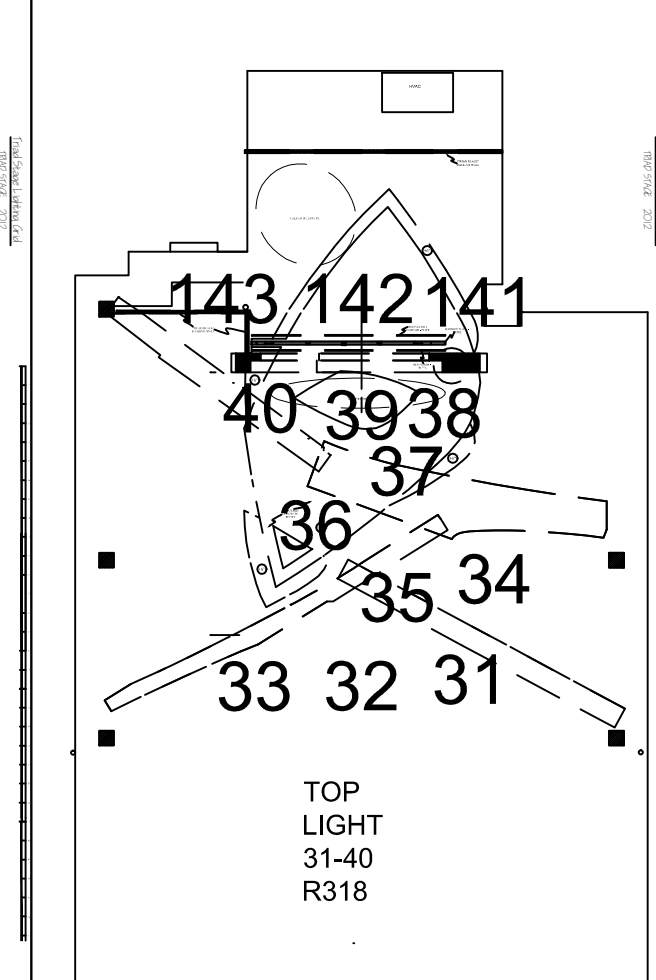

FLOOR LIGHTS

US		DS
211	214	221
212	215	222
213	216	223

FLOOR BIRDIES

US	DS
224	231
225	
226	

OVER HEAD STRIPS

SR STRIPS

SL STRIPS

PRODUCED BY AN AUTODESK EDUCATIONAL PRODUCT

PRODUCED BY AN AUTODESK EDUCATIONAL PRODUCT

MOBILE COLOR
 115 116
 113 114
 111 112

FLASH MINI STRIPS
 251 252 253
 254 255 256

CHAIR
 261 262

STROBE
 291 294

MOON SCULPTURE
 281 181 SR 182 SL

ISLE LIGHTS