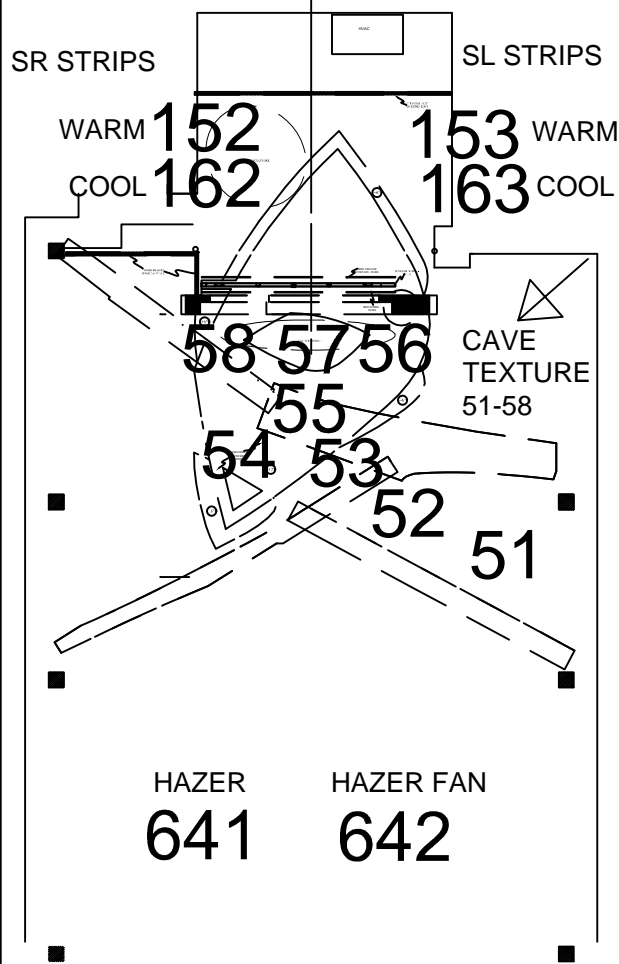

FLOOR LIGHTS

US		DS
211	214	221
212	215	222
213	216	223

FLOOR BIRDIES

US	DS
224	231
225	
226	

OVER HEAD STRIPS

SR STRIPS

SL STRIPS

PRODUCED BY AN AUTODESK EDUCATIONAL PRODUCT

PRODUCED BY AN AUTODESK EDUCATIONAL PRODUCT

MOBILE COLOR
 115 116
 113 114
 111 112

FLASH MINI STRIPS
 251 252 253
 254 255 256

CHAIR
 261 262

STROBE
 291 294

MOON SCULPTURE
 281 181 SR 182 SL

ISLE LIGHTS