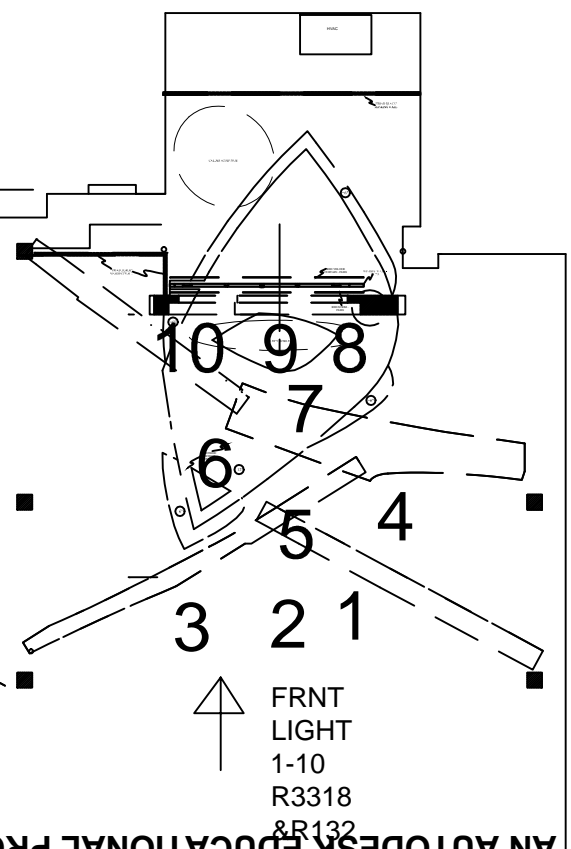

FLOOR LIGHTS

US		DS
211	214	221
212	215	222
213	216	223

FLOOR BIRDIES

US	DS
224	231
225	
226	

OVER HEAD STRIPS

SR STRIPS

SL STRIPS

PRODUCED BY AN AUTODESK EDUCATIONAL PRODUCT

PRODUCED BY AN AUTODESK EDUCATIONAL PRODUCT

MOBILE COLOR
 115 116
 113 114
 111 112

FLASH MINI STRIPS
 251 252 253
 254 255 256

CHAIR
 261 262

STROBE
 291 294

MOON SCULPTURE
 281 181 SR 182 SL

ISLE LIGHTS