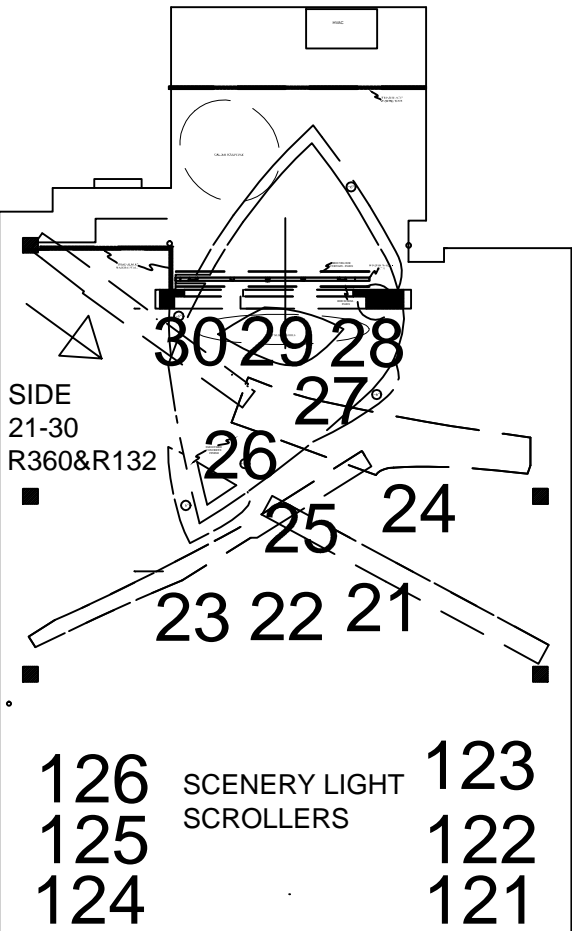

FLOOR LIGHTS

US		DS
211	214	221
212	215	222
213	216	223

FLOOR BIRDIES

US	DS
224	231
225	
226	

OVER HEAD STRIPS

SR STRIPS

SL STRIPS

PRODUCED BY AN AUTODESK EDUCATIONAL PRODUCT

PRODUCED BY AN AUTODESK EDUCATIONAL PRODUCT

MOBILE COLOR
 115 116
 113 114
 111 112

FLASH MINI STRIPS
 251 252 253
 254 255 256

CHAIR
 261 262

STROBE
 291 294

MOON SCULPTURE
 281 181 SR 182 SL

ISLE LIGHTS