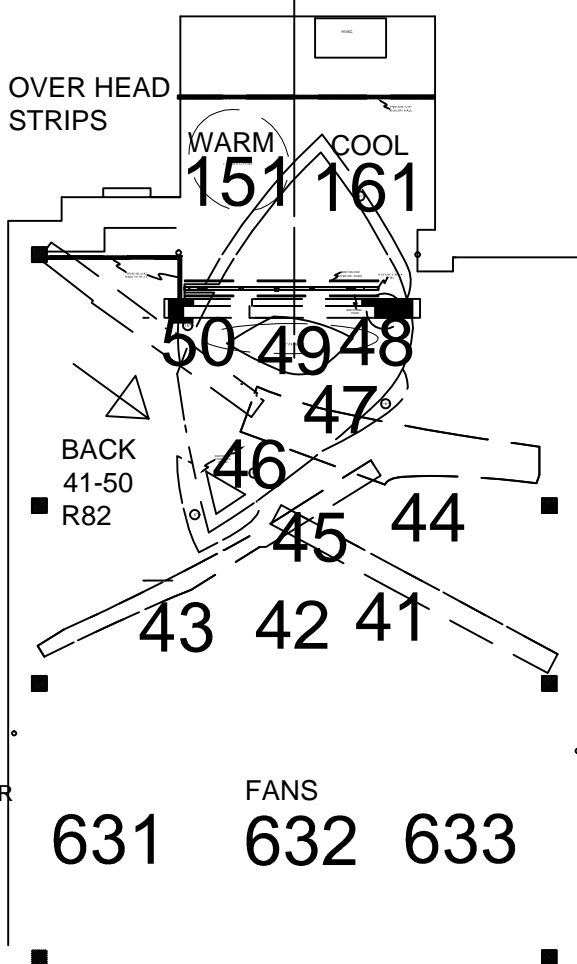

FLOOR LIGHTS

US		DS
211	214	221
212	215	222
213	216	223

FLOOR BIRDIES

US	DS
224	231
225	
226	

OVER HEAD STRIPS

SR STRIPS

SL STRIPS

PRODUCED BY AN AUTODESK EDUCATIONAL PRODUCT

PRODUCED BY AN AUTODESK EDUCATIONAL PRODUCT

MOBILE COLOR
 115 116
 113 114
 111 112

FLASH MINI STRIPS
 251 252 253
 254 255 256

CHAIR
 261 262

STROBE
 291 294

MOON SCULPTURE
 281 181 SR 182 SL

ISLE LIGHTS