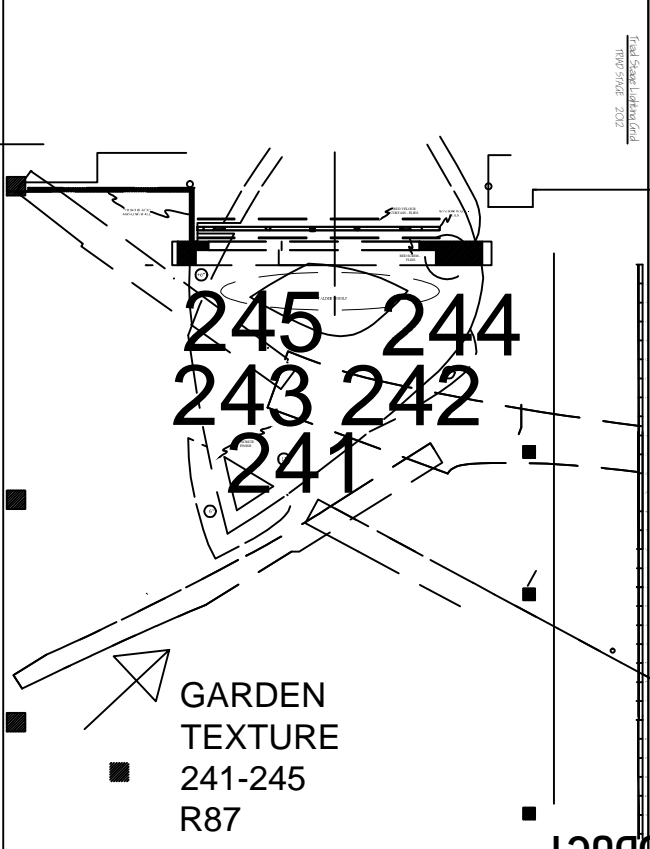

FLOOR LIGHTS

US		DS
211	214	221
212	215	222
213	216	223

FLOOR BIRDIES

US	DS
224	231
225	
226	

OVER HEAD STRIPS

SR STRIPS

SL STRIPS

PRODUCED BY AN AUTODESK EDUCATIONAL PRODUCT

PRODUCED BY AN AUTODESK EDUCATIONAL PRODUCT

MOBILE COLOR
 115 116
 113 114
 111 112

FLASH MINI STRIPS
 251 252 253
 254 255 256

CHAIR
 261 262

STROBE
 291 294

MOON SCULPTURE
 281 181 SR 182 SL

ISLE LIGHTS